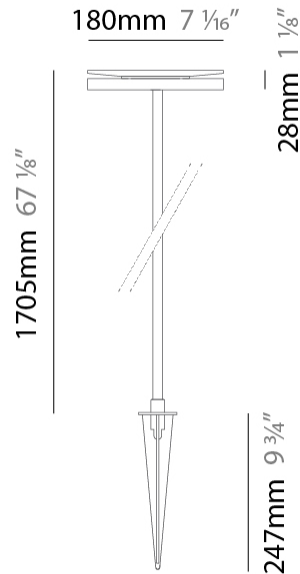

PROJECT
TYPE
SPECIFIER
QUANTITY
DATE

CHiodo POST

E9B235-

base number   Finish
Options

1. To build a product code in our configurator select the specify button on the base model # product page
2. To build a manual product code on this datasheet choose from the options listed below in blue font and add the suffix to the base model #

GENERAL

Series: Chiodo
Brand: Platak
Division: Exterior
Mounting Type: Post
Mounting Location: Above Ground
Subcategory: Bollard - Garden

PHYSICAL

Shape: Disc
Diameter (mm): 180
Diameter (in): 7 1/16
Height (mm): 1705
Height (in): 67 1/8
Light Distribution: Omnidirectional
Weight (kg): 2
Weight (lbs): 4.4
Screws: No visible screws
Diffuser: Frosted Methacrylate
Fixture Finish: **BLK / COR**
Fixture Material: Aluminum
Upon Request: Finishes - White, Green Forest, Gray, Anthracite

ELECTRICAL

Lamp Type: LED
Input Wattage (W): 12.1
Dimming: Non-Dimmable
Input Voltage (V): 120Vac Direct Line

LED

Color Temperature (°K): 3000
Max. Delivered Lumen (lm): 595 / 620
Nominal Lumen (lm): 710
CRI: >80 CRI
Lamp Life (hrs): 60000

OPTICAL

Optic°: 93

RATINGS AND CERTIFICATIONS

Certified By: Certified for North American Standards
IP rating: IP65
IK Rating: IK05
Bug Rating: B0 U2 G0