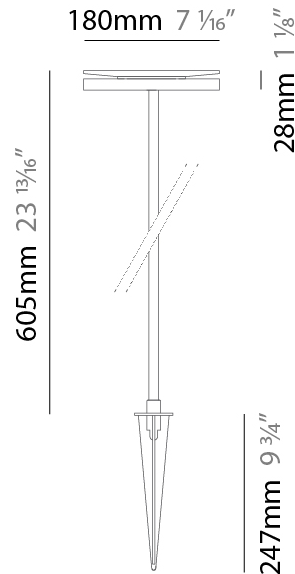

PROJECT	_____
TYPE	_____
SPECIFIER	_____
QUANTITY	_____
DATE	_____

CHIODO POST

E9B233-

base number   Finish
Options

1. To build a product code in our configurator select the specify button on the base model # product page
2. To build a manual product code on this datasheet choose from the options listed below in blue font and add the suffix to the base model #

GENERAL

Series: Chiodo _____
Brand: Platek _____
Division: Exterior _____
Mounting Type: Post _____
Mounting Location: Above Ground _____
Subcategory: Bollard - Garden _____

PHYSICAL

Shape: Disc _____
Diameter (mm): 180 _____
Diameter (in): 7 1/16 _____
Height (mm): 605 _____
Height (in): 23 3/4 _____
Light Distribution: Omnidirectional _____
Weight (kg): 1.75 _____
Weight (lbs): 3.85 _____
Screws: No visible screws _____
Diffuser: Frosted Methacrylate _____
Fixture Finish: **BLK / COR** _____
Fixture Material: Aluminum _____
Upon Request: Finishes - White, Green Forest, Gray, Anthracite _____

ELECTRICAL

Lamp Type: LED _____
Input Wattage (W): 12.1 _____
Dimming: Non-Dimmable _____
Input Voltage (V): 120Vac Direct Line _____

LED

Color Temperature (°K): 3000 _____
Max. Delivered Lumen (lm): 595 _____
Nominal Lumen (lm): 710 _____
CRI: >80 CRI _____
Lamp Life (hrs): 60000 _____

OPTICAL

Optic°: 93 _____

RATINGS AND CERTIFICATIONS

Certified By: Certified for North American Standards _____
IP rating: IP65 _____
IK Rating: IK05 _____
Bug Rating: B0 U2 G0 _____